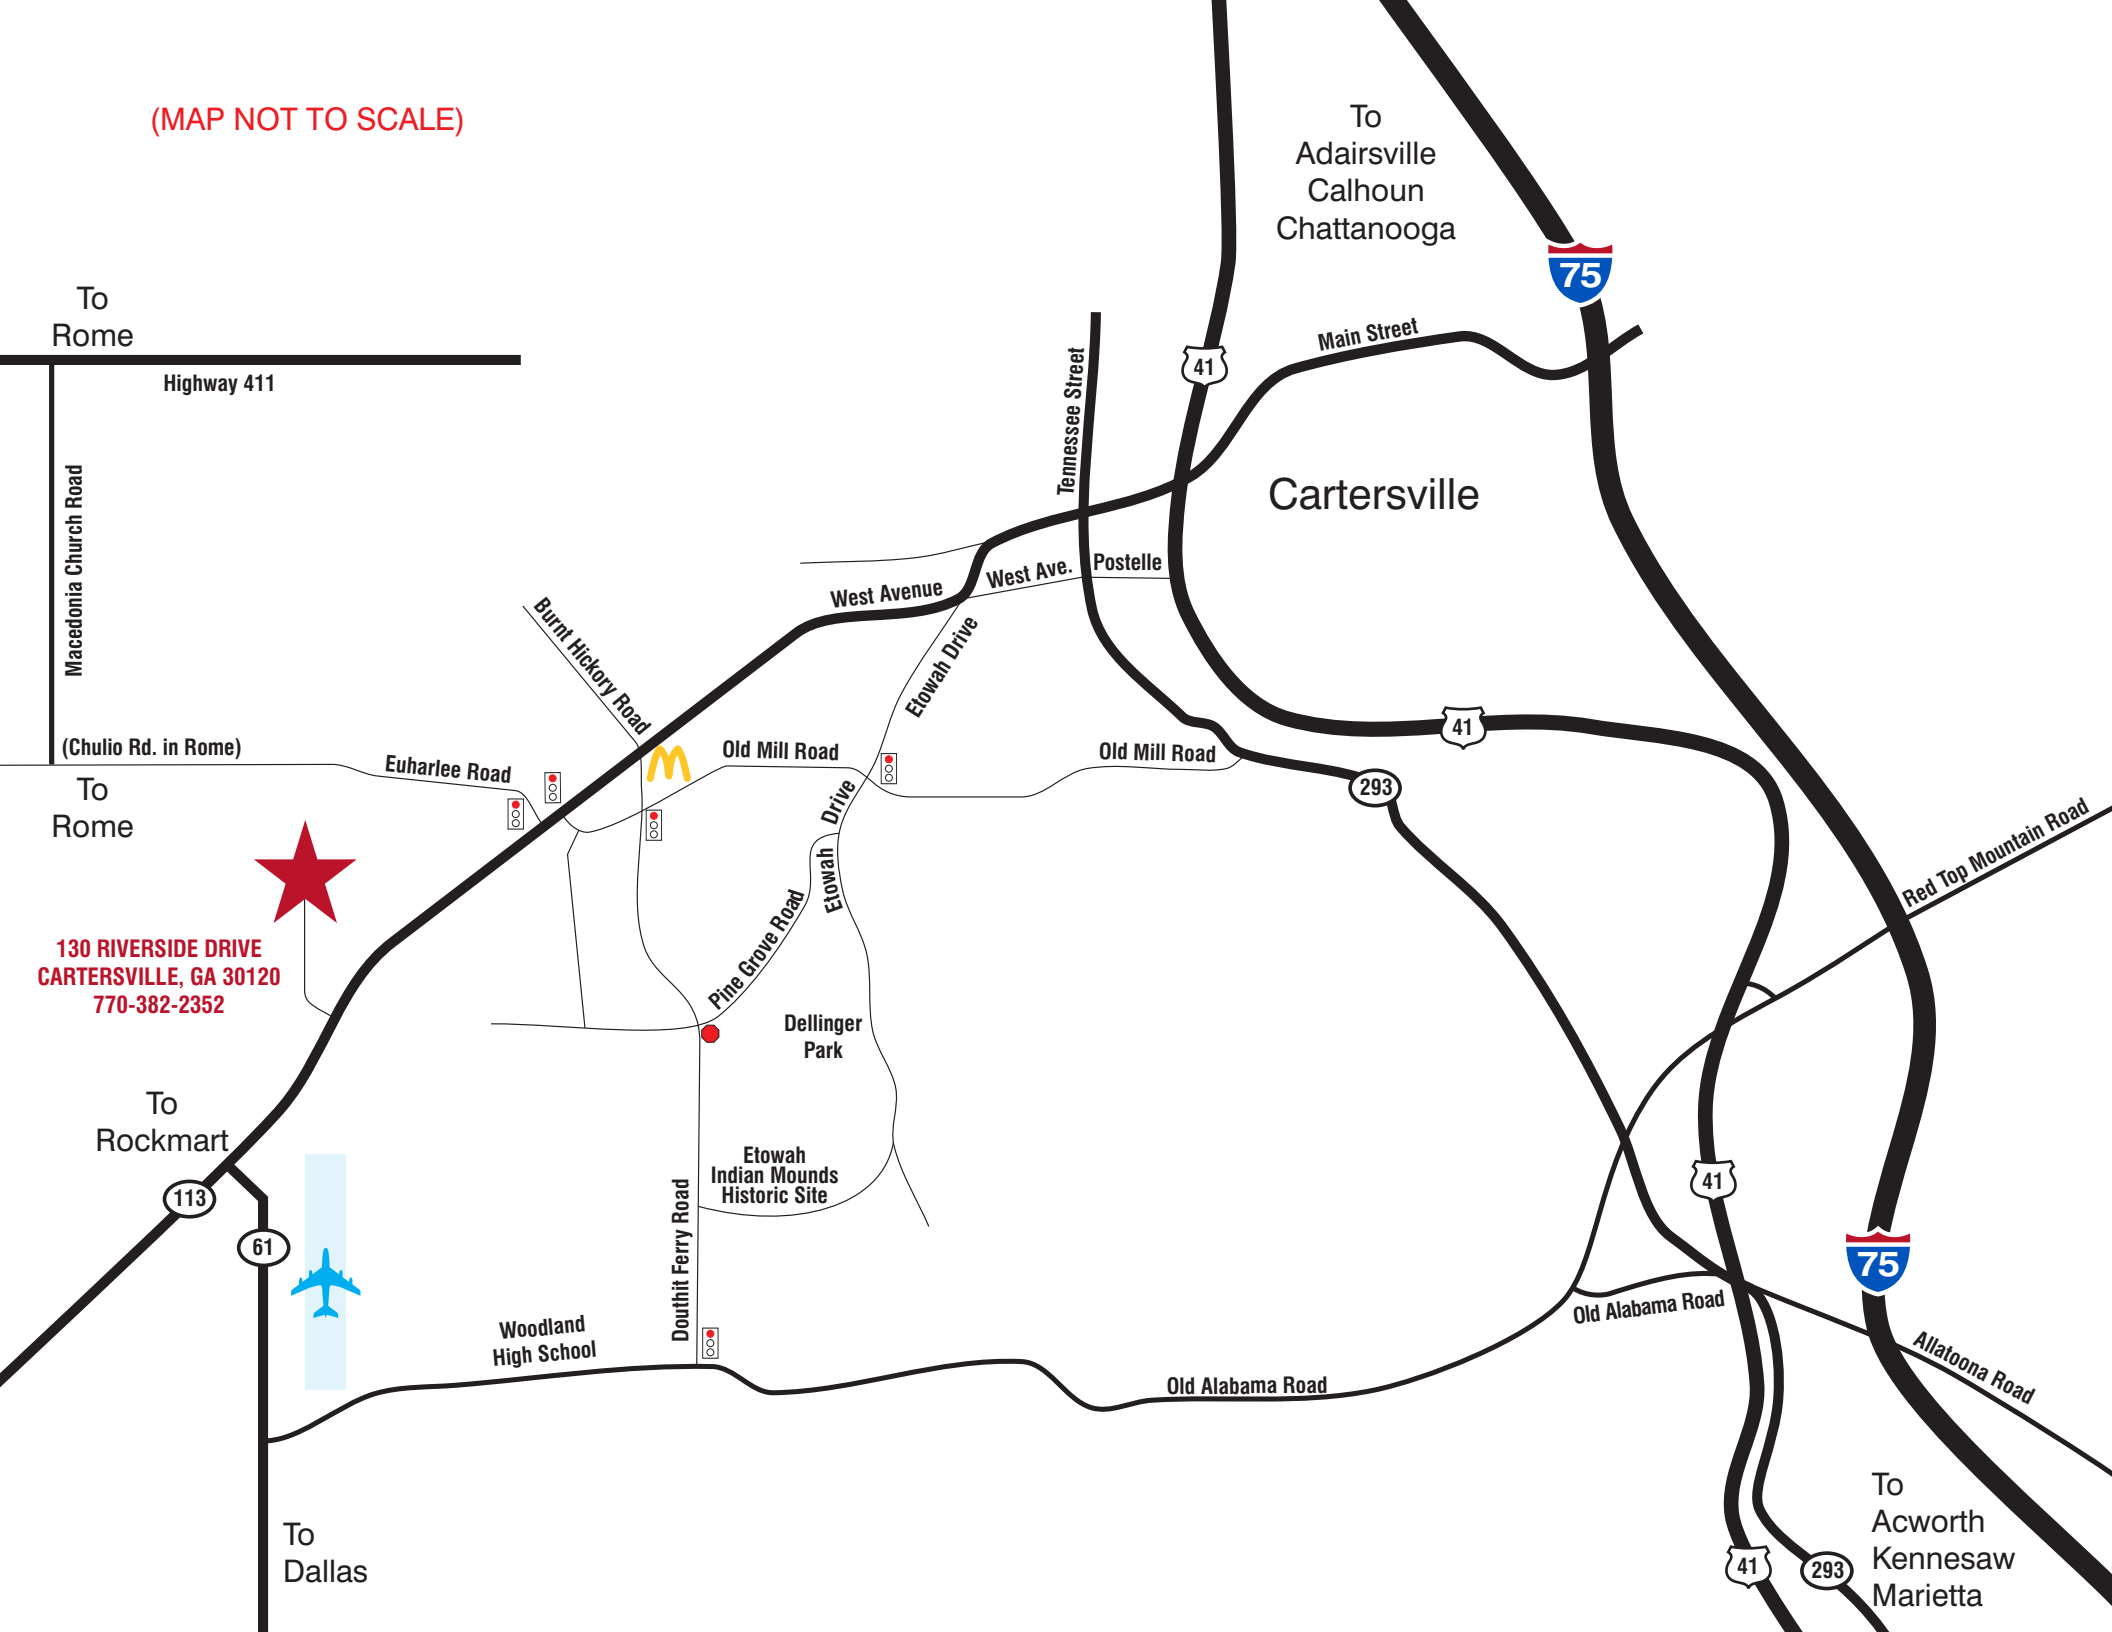

(MAP NOT TO SCALE)

To Rome

Highway 411

Macetonia Church Road

(Chulio Rd. in Rome)

To Rome

**130 RIVERSIDE DRIVE  
CARTERSVILLE, GA 30120  
770-382-2352**

To Rockmart

Pine Grove Road

Dellinger Park

Etowah Indian Mounds Historic Site

West Avenue

West Ave.

Etowah Drive

Tennessee Street

Postelle

Cartersville

To Adairsville  
Calhoun  
Chattanooga

Main Street

75

41

41

293

Red Top Mountain Road

41

Old Alabama Road

Old Alabama Road

75

Allatoona Road

To Acworth  
Kennesaw  
Marietta

41

293